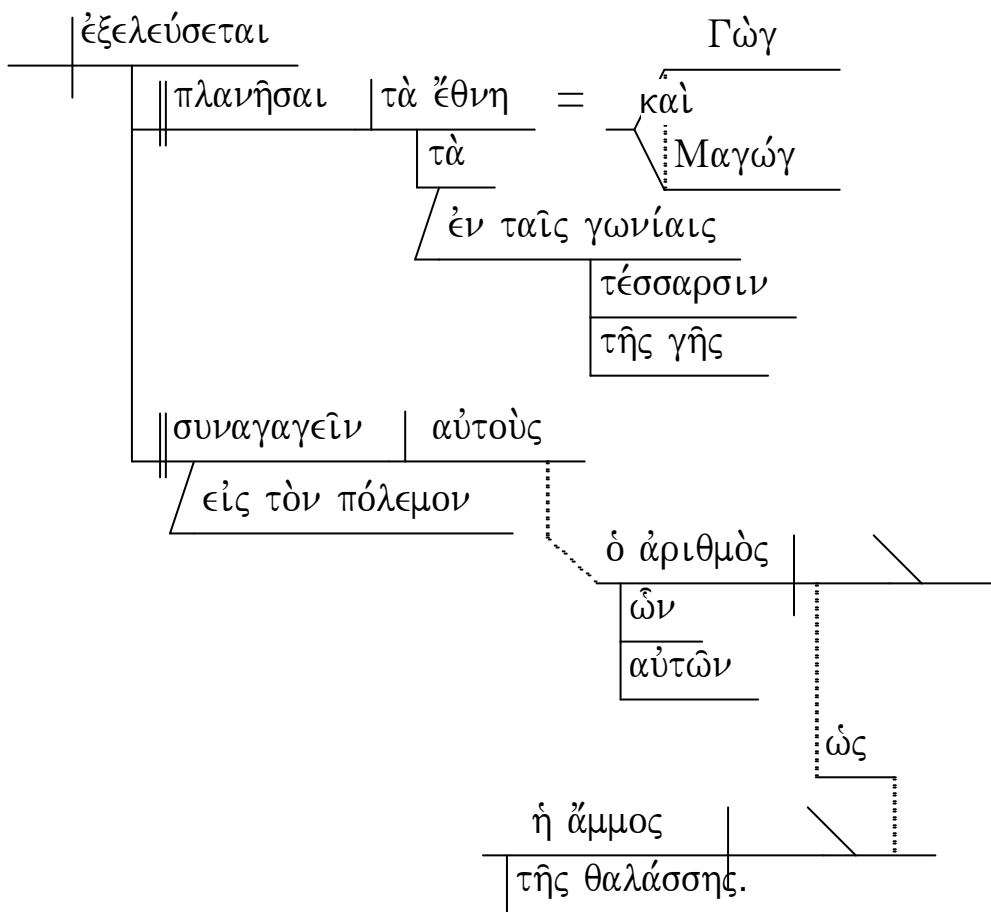

Rev 20:7 Καὶ

Rev 20:8 καὶ

Rev 20:9

καὶ ἀνέβησαν
ἐπὶ τὸ πλάτος
τῆς γῆς

καὶ

ἐκύκλευσαν
καὶ τὴν παρεμβολὴν
τῶν ἁγίων
τὴν πόλιν
τὴν ἡγαπημένην

καὶ

πῦρ κατέβη
ἐκ τοῦ οὐρανοῦ

καὶ

κατέφαγεν αὐτούς.

Rev 20:10

καὶ

ὁ διάβολος ἐβλήθη
ὁ πλανῶν αὐτούς
εἰς τὴν λίμνην
τοῦ πυρὸς
καὶ θείου
ὅπου
τὸ θηρίον
καὶ ὁ ψευδοπροφήτης
καὶ

καὶ

βασανισθήσονται
ἡμέρας καὶ νυκτὸς
εἰς τοὺς αἰῶνας
τῶν αἰώνων.