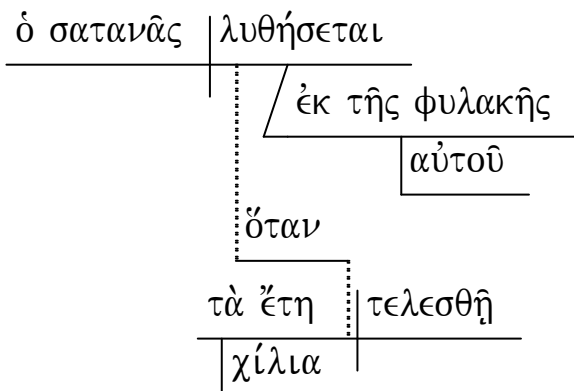

Rev 20:7 Καὶ

Rev 20:8 καὶ

Rev 20:9

καὶ ἀνέβησαν
ἐπὶ τὸ πλάτος
τῆς γῆς

καὶ

ἐκύκλευσαν
καὶ τὴν παρεμβολὴν
τῶν ἁγίων
τὴν πόλιν
τὴν ἡγαπημένην

καὶ

πῦρ κατέβη
ἐκ τοῦ οὐρανοῦ

καὶ

κατέφαγεν αὐτούς.

Rev 20:10

καὶ

ὁ διάβολος ἐβλήθη
ὁ πλανῶν αὐτούς
εἰς τὴν λίμνην
τοῦ πυρὸς
καὶ θείου
ὅπου
τὸ θηρίον
καὶ ὁ ψευδοπροφήτης
καὶ

καὶ

βασανισθήσονται
ἡμέρας καὶ νυκτὸς
εἰς τοὺς αἰῶνας
τῶν αἰώνων.